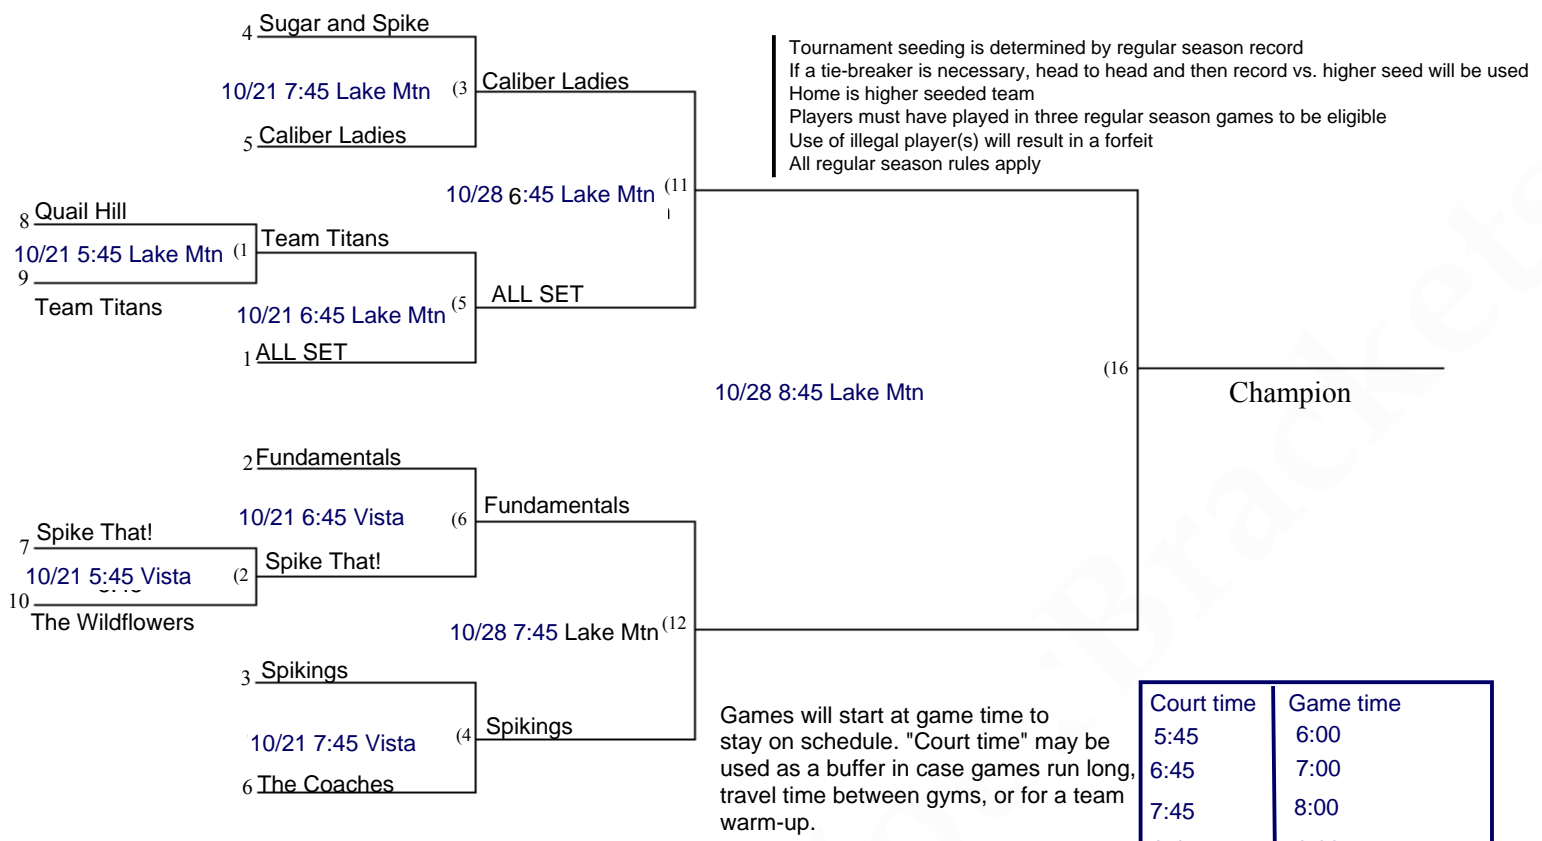

10 Team Consolation Tournament

Tournament seeding is determined by regular season record
 If a tie-breaker is necessary, head to head and then record vs. higher seed will be used
 Home is higher seeded team
 Players must have played in three regular season games to be eligible
 Use of illegal player(s) will result in a forfeit
 All regular season rules apply

- Ranking
1. ALL SET
 2. Fundamentals
 3. Spikings
 4. Sugar and Spike
 5. Caliber Ladies
 6. The Coaches
 7. Spike That!
 8. Quail Hill
 9. Team Titans
 10. The Wildflowers

Court time	Game time
5:45	6:00
6:45	7:00
7:45	8:00
8:45	9:00

Games will start at game time to stay on schedule. "Court time" may be used as a buffer in case games run long, travel time between gyms, or for a team warm-up.

2nd Place (Loser of 16)

4th Place (Loser of 15)