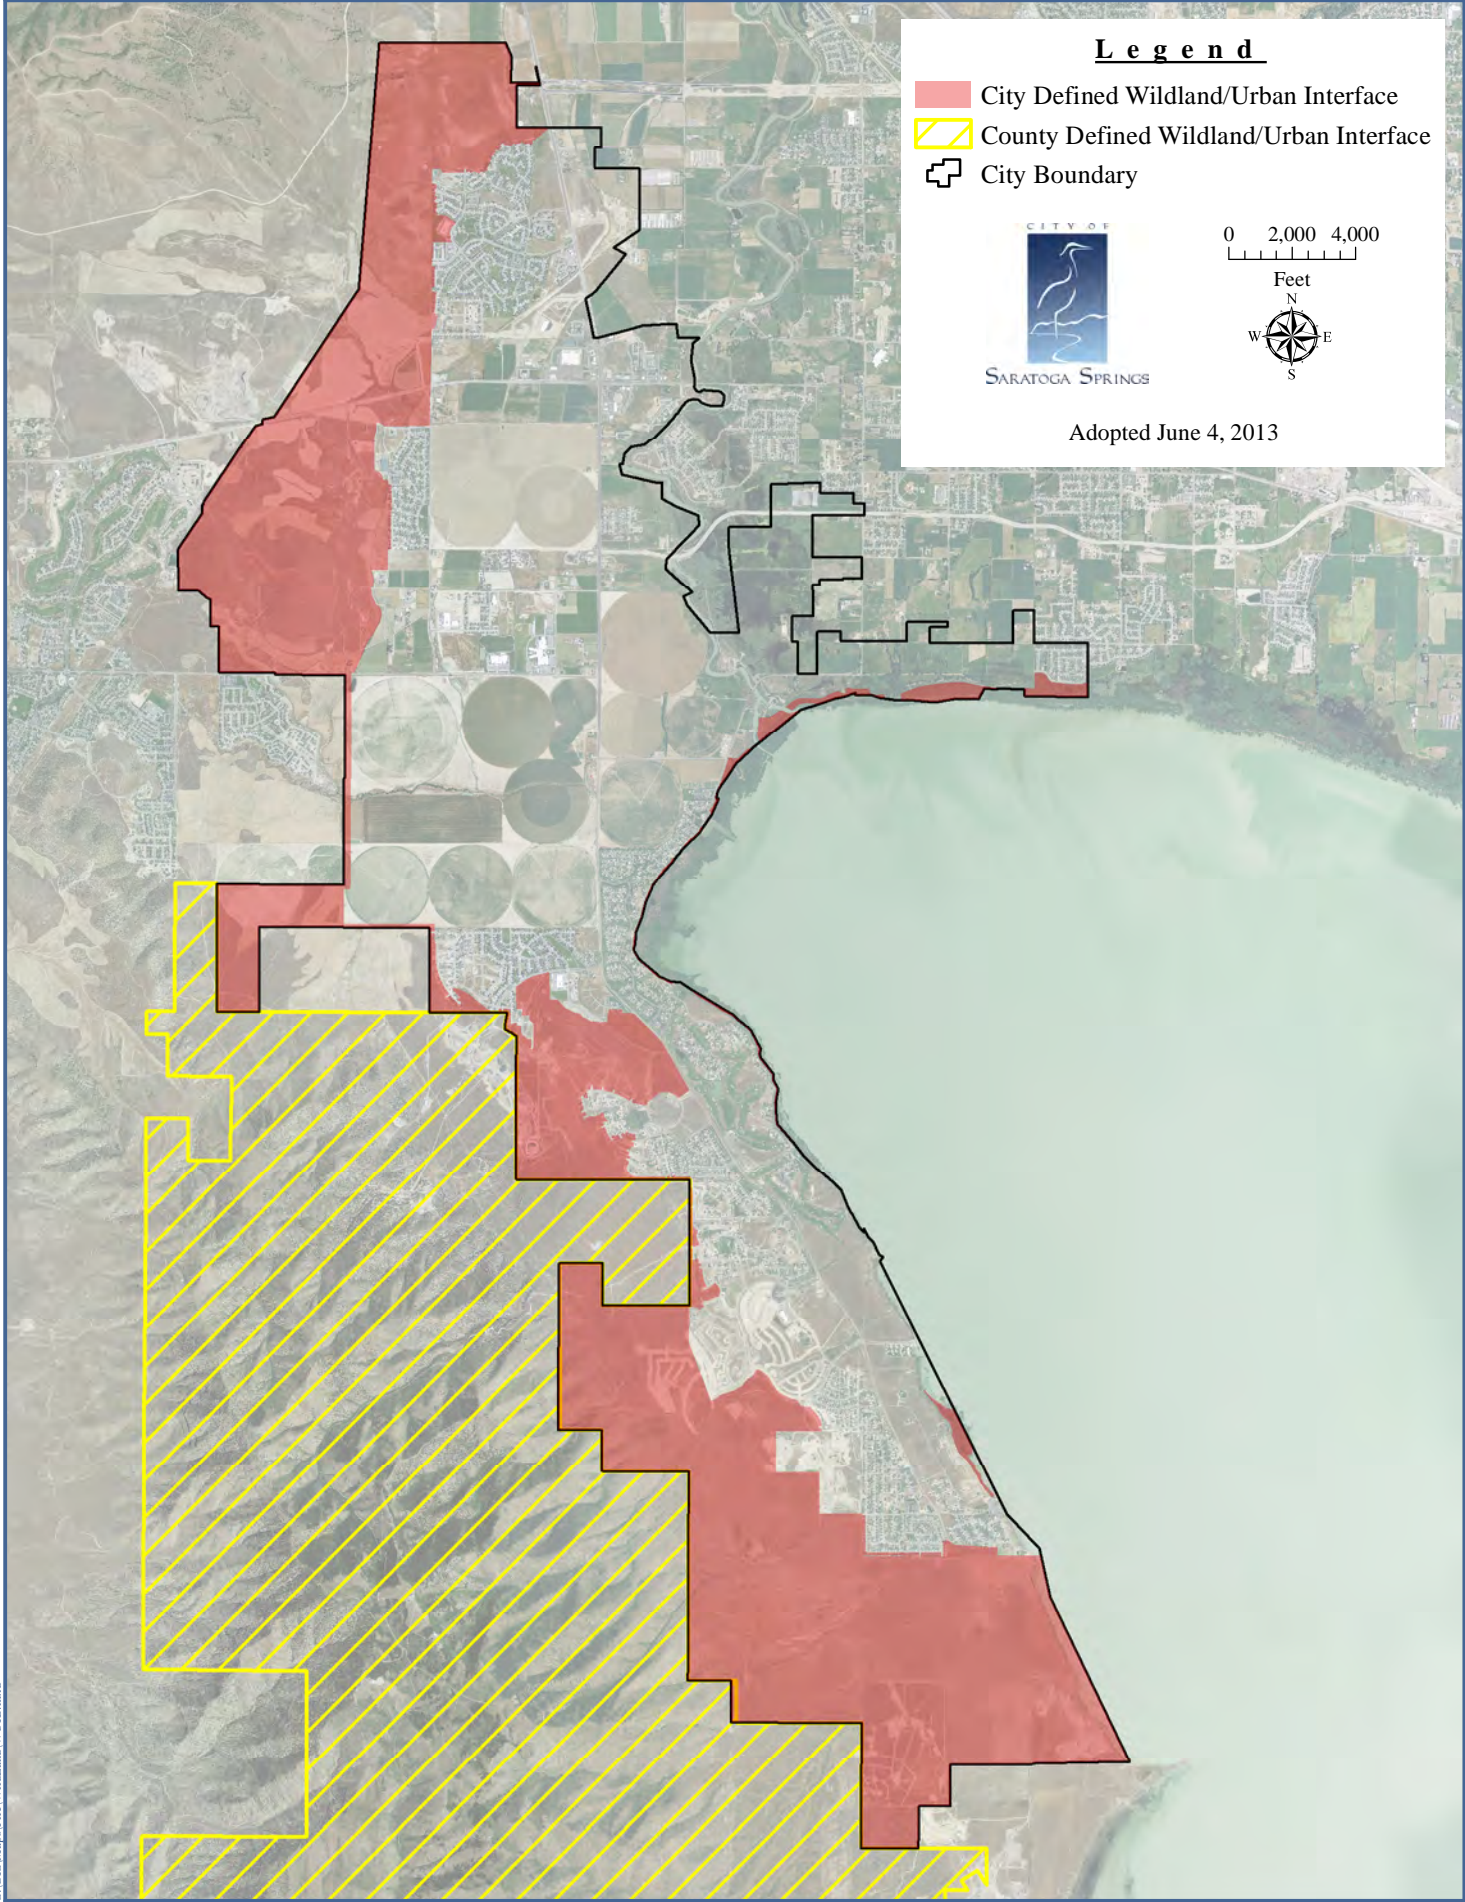

Saratoga Springs Wildland/Urban Interface

Legend

- City Defined Wildland/Urban Interface
- County Defined Wildland/Urban Interface
- City Boundary

0 2,000 4,000
Feet

Adopted June 4, 2013

S:\GIS\Maps\Fire\WildLand\WUIB.mxd