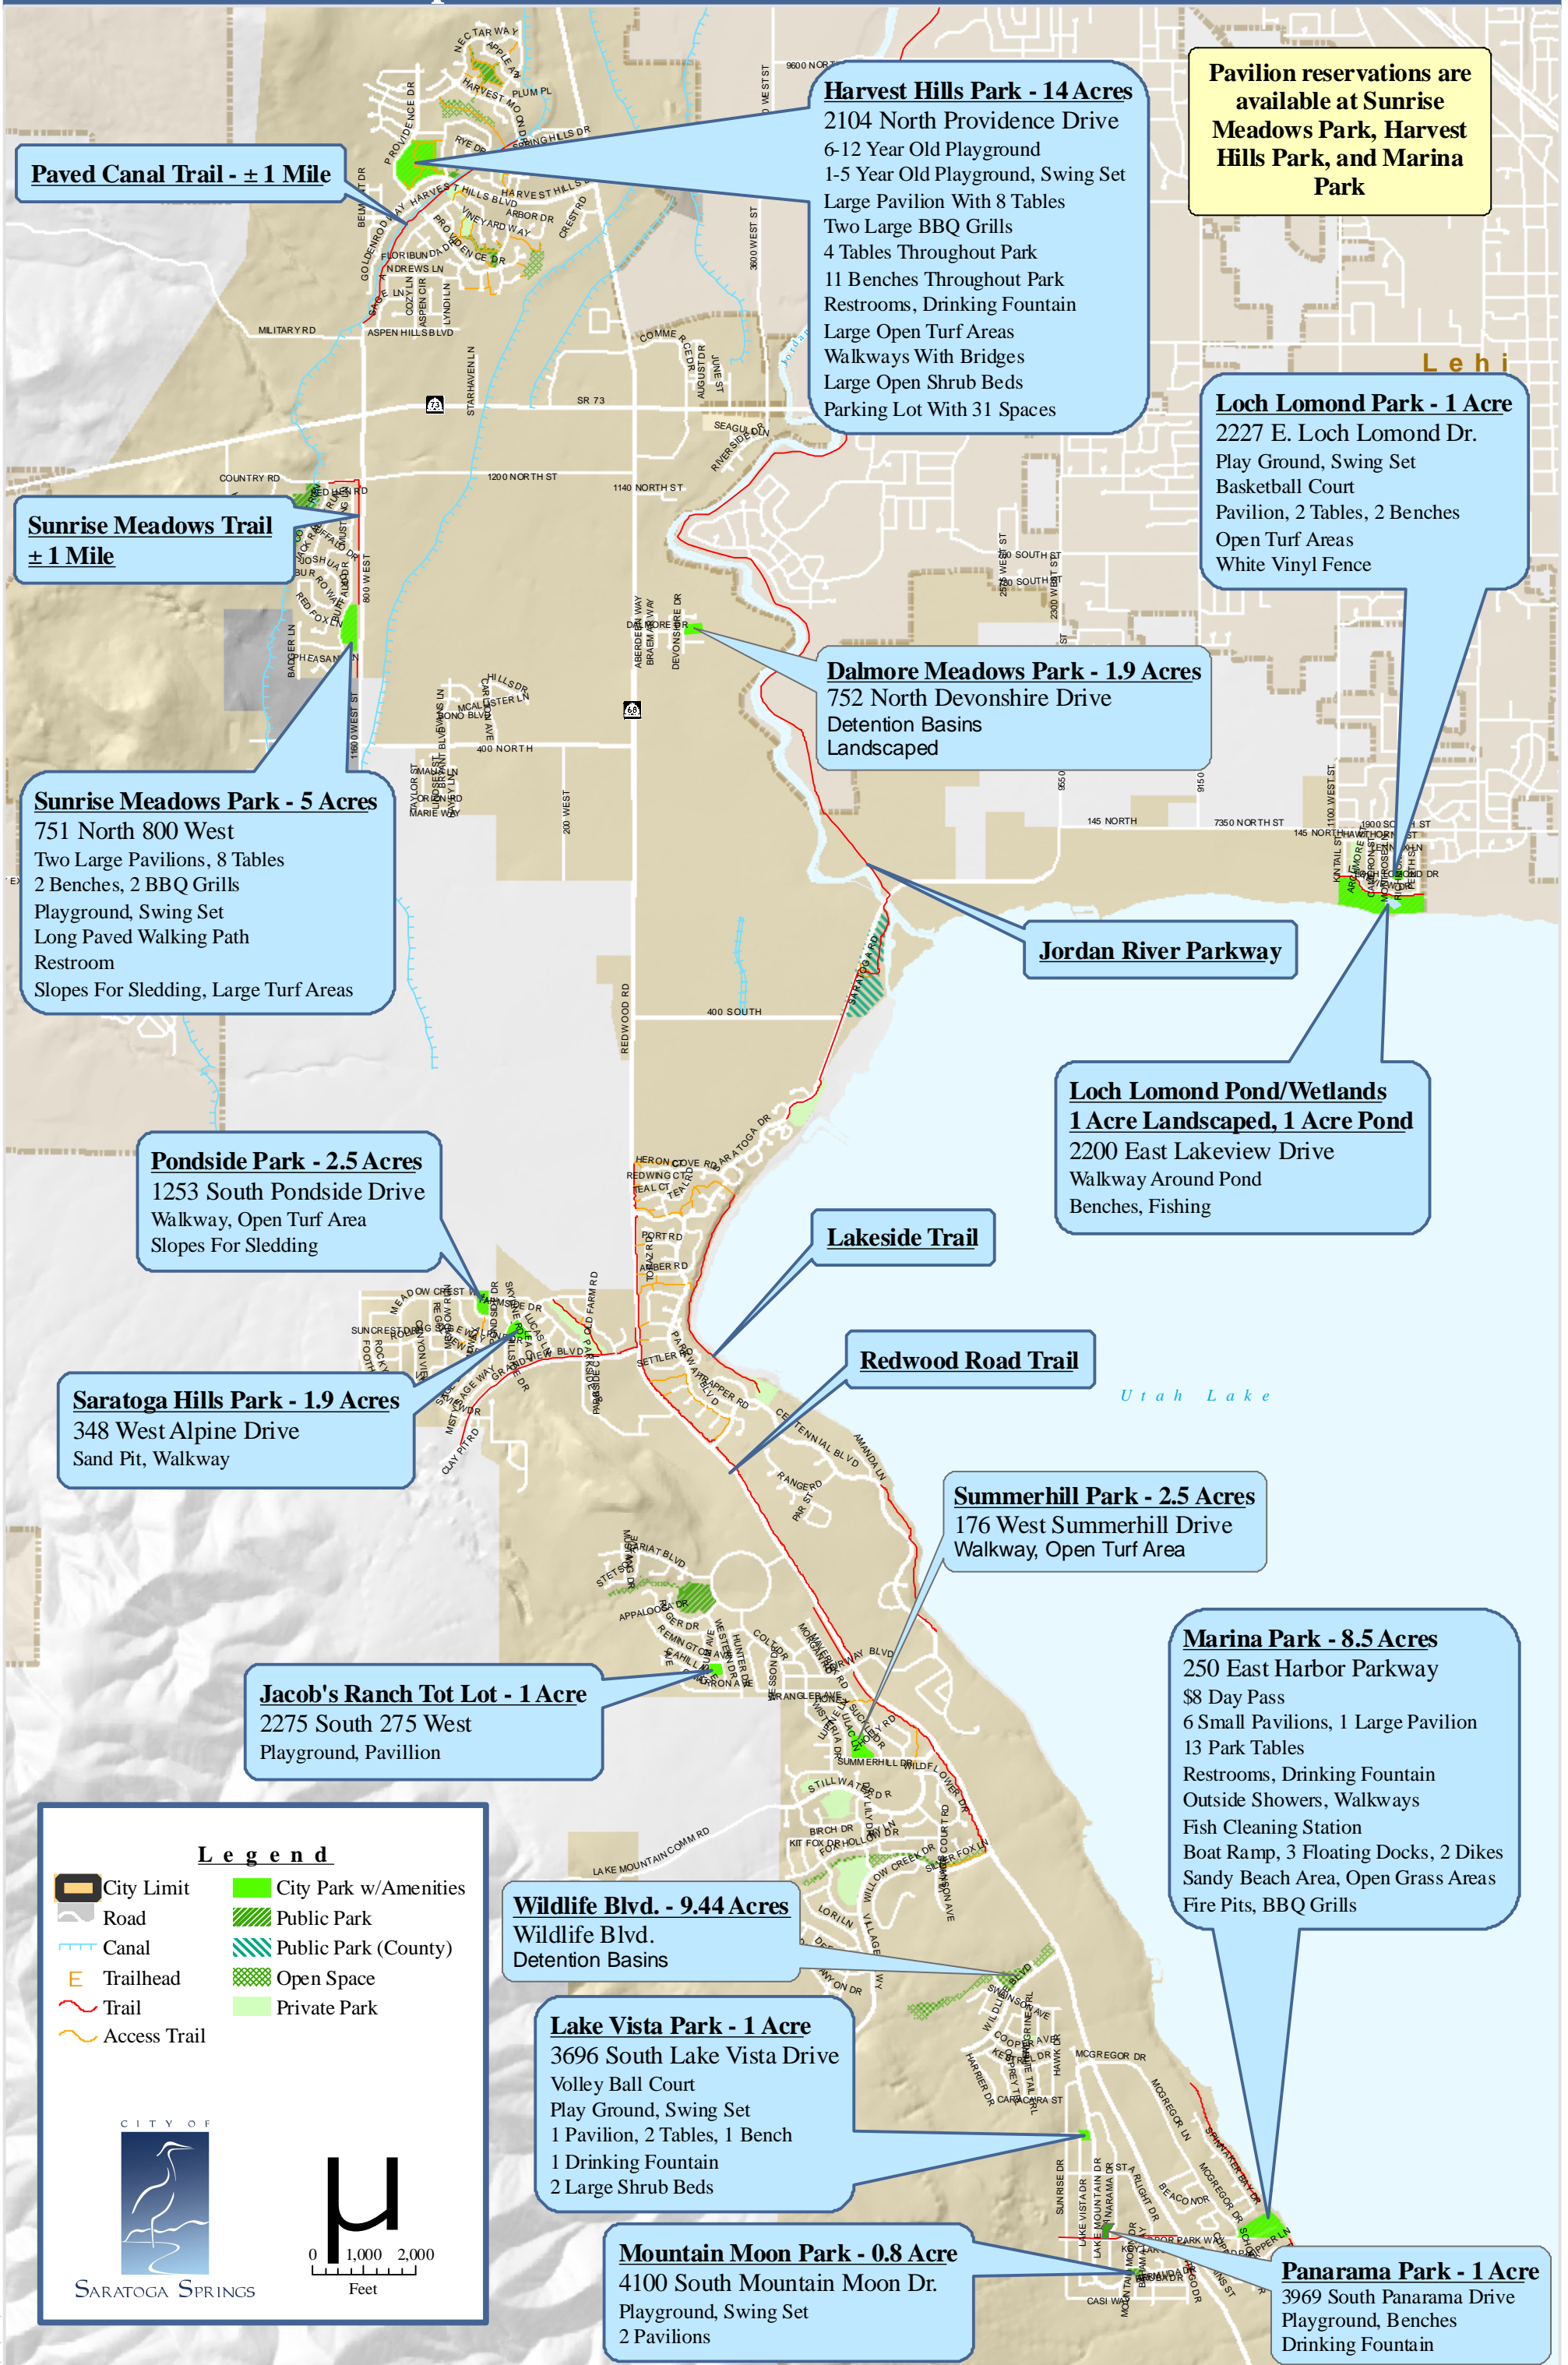

Parks & Trails Map

Paved Canal Trail - ± 1 Mile

Sunrise Meadows Trail ± 1 Mile

Sunrise Meadows Park - 5 Acres
751 North 800 West
Two Large Pavilions, 8 Tables
2 Benches, 2 BBQ Grills
Playground, Swing Set
Long Paved Walking Path
Restroom
Slopes For Sledding, Large Turf Areas

Pondside Park - 2.5 Acres
1253 South Pondside Drive
Walkway, Open Turf Area
Slopes For Sledding

Saratoga Hills Park - 1.9 Acres
348 West Alpine Drive
Sand Pit, Walkway

Jacob's Ranch Tot Lot - 1 Acre
2275 South 275 West
Playground, Pavillion

Wildlife Blvd. - 9.44 Acres
Wildlife Blvd.
Detention Basins

Lake Vista Park - 1 Acre
3696 South Lake Vista Drive
Volley Ball Court
Play Ground, Swing Set
1 Pavillion, 2 Tables, 1 Bench
1 Drinking Fountain
2 Large Shrub Beds

Mountain Moon Park - 0.8 Acre
4100 South Mountain Moon Dr.
Playground, Swing Set
2 Pavilions

Harvest Hills Park - 14 Acres
2104 North Providence Drive
6-12 Year Old Playground
1-5 Year Old Playground, Swing Set
Large Pavillion With 8 Tables
Two Large BBQ Grills
4 Tables Throughout Park
11 Benches Throughout Park
Restrooms, Drinking Fountain
Large Open Turf Areas
Walkways With Bridges
Large Open Shrub Beds
Parking Lot With 31 Spaces

Pavilion reservations are available at Sunrise Meadows Park, Harvest Hills Park, and Marina Park

Loch Lomond Park - 1 Acre
2227 E. Loch Lomond Dr.
Play Ground, Swing Set
Basketball Court
Pavillion, 2 Tables, 2 Benches
Open Turf Areas
White Vinyl Fence

Dalmore Meadows Park - 1.9 Acres
752 North Devonshire Drive
Detention Basins
Landscaped

Jordan River Parkway

Loch Lomond Pond/Wetlands
1 Acre Landscaped, 1 Acre Pond
2200 East Lakeview Drive
Walkway Around Pond
Benches, Fishing

Lakeside Trail

Redwood Road Trail

Summerhill Park - 2.5 Acres
176 West Summerhill Drive
Walkway, Open Turf Area

Marina Park - 8.5 Acres
250 East Harbor Parkway
$8 Day Pass
6 Small Pavilions, 1 Large Pavillion
13 Park Tables
Restrooms, Drinking Fountain
Outside Showers, Walkways
Fish Cleaning Station
Boat Ramp, 3 Floating Docks, 2 Dikes
Sandy Beach Area, Open Grass Areas
Fire Pits, BBQ Grills

Legend

- City Limit
- Road
- Canal
- Trailhead
- Trail
- Access Trail
- City Park w/Amenities
- Public Park
- Public Park (County)
- Open Space
- Private Park