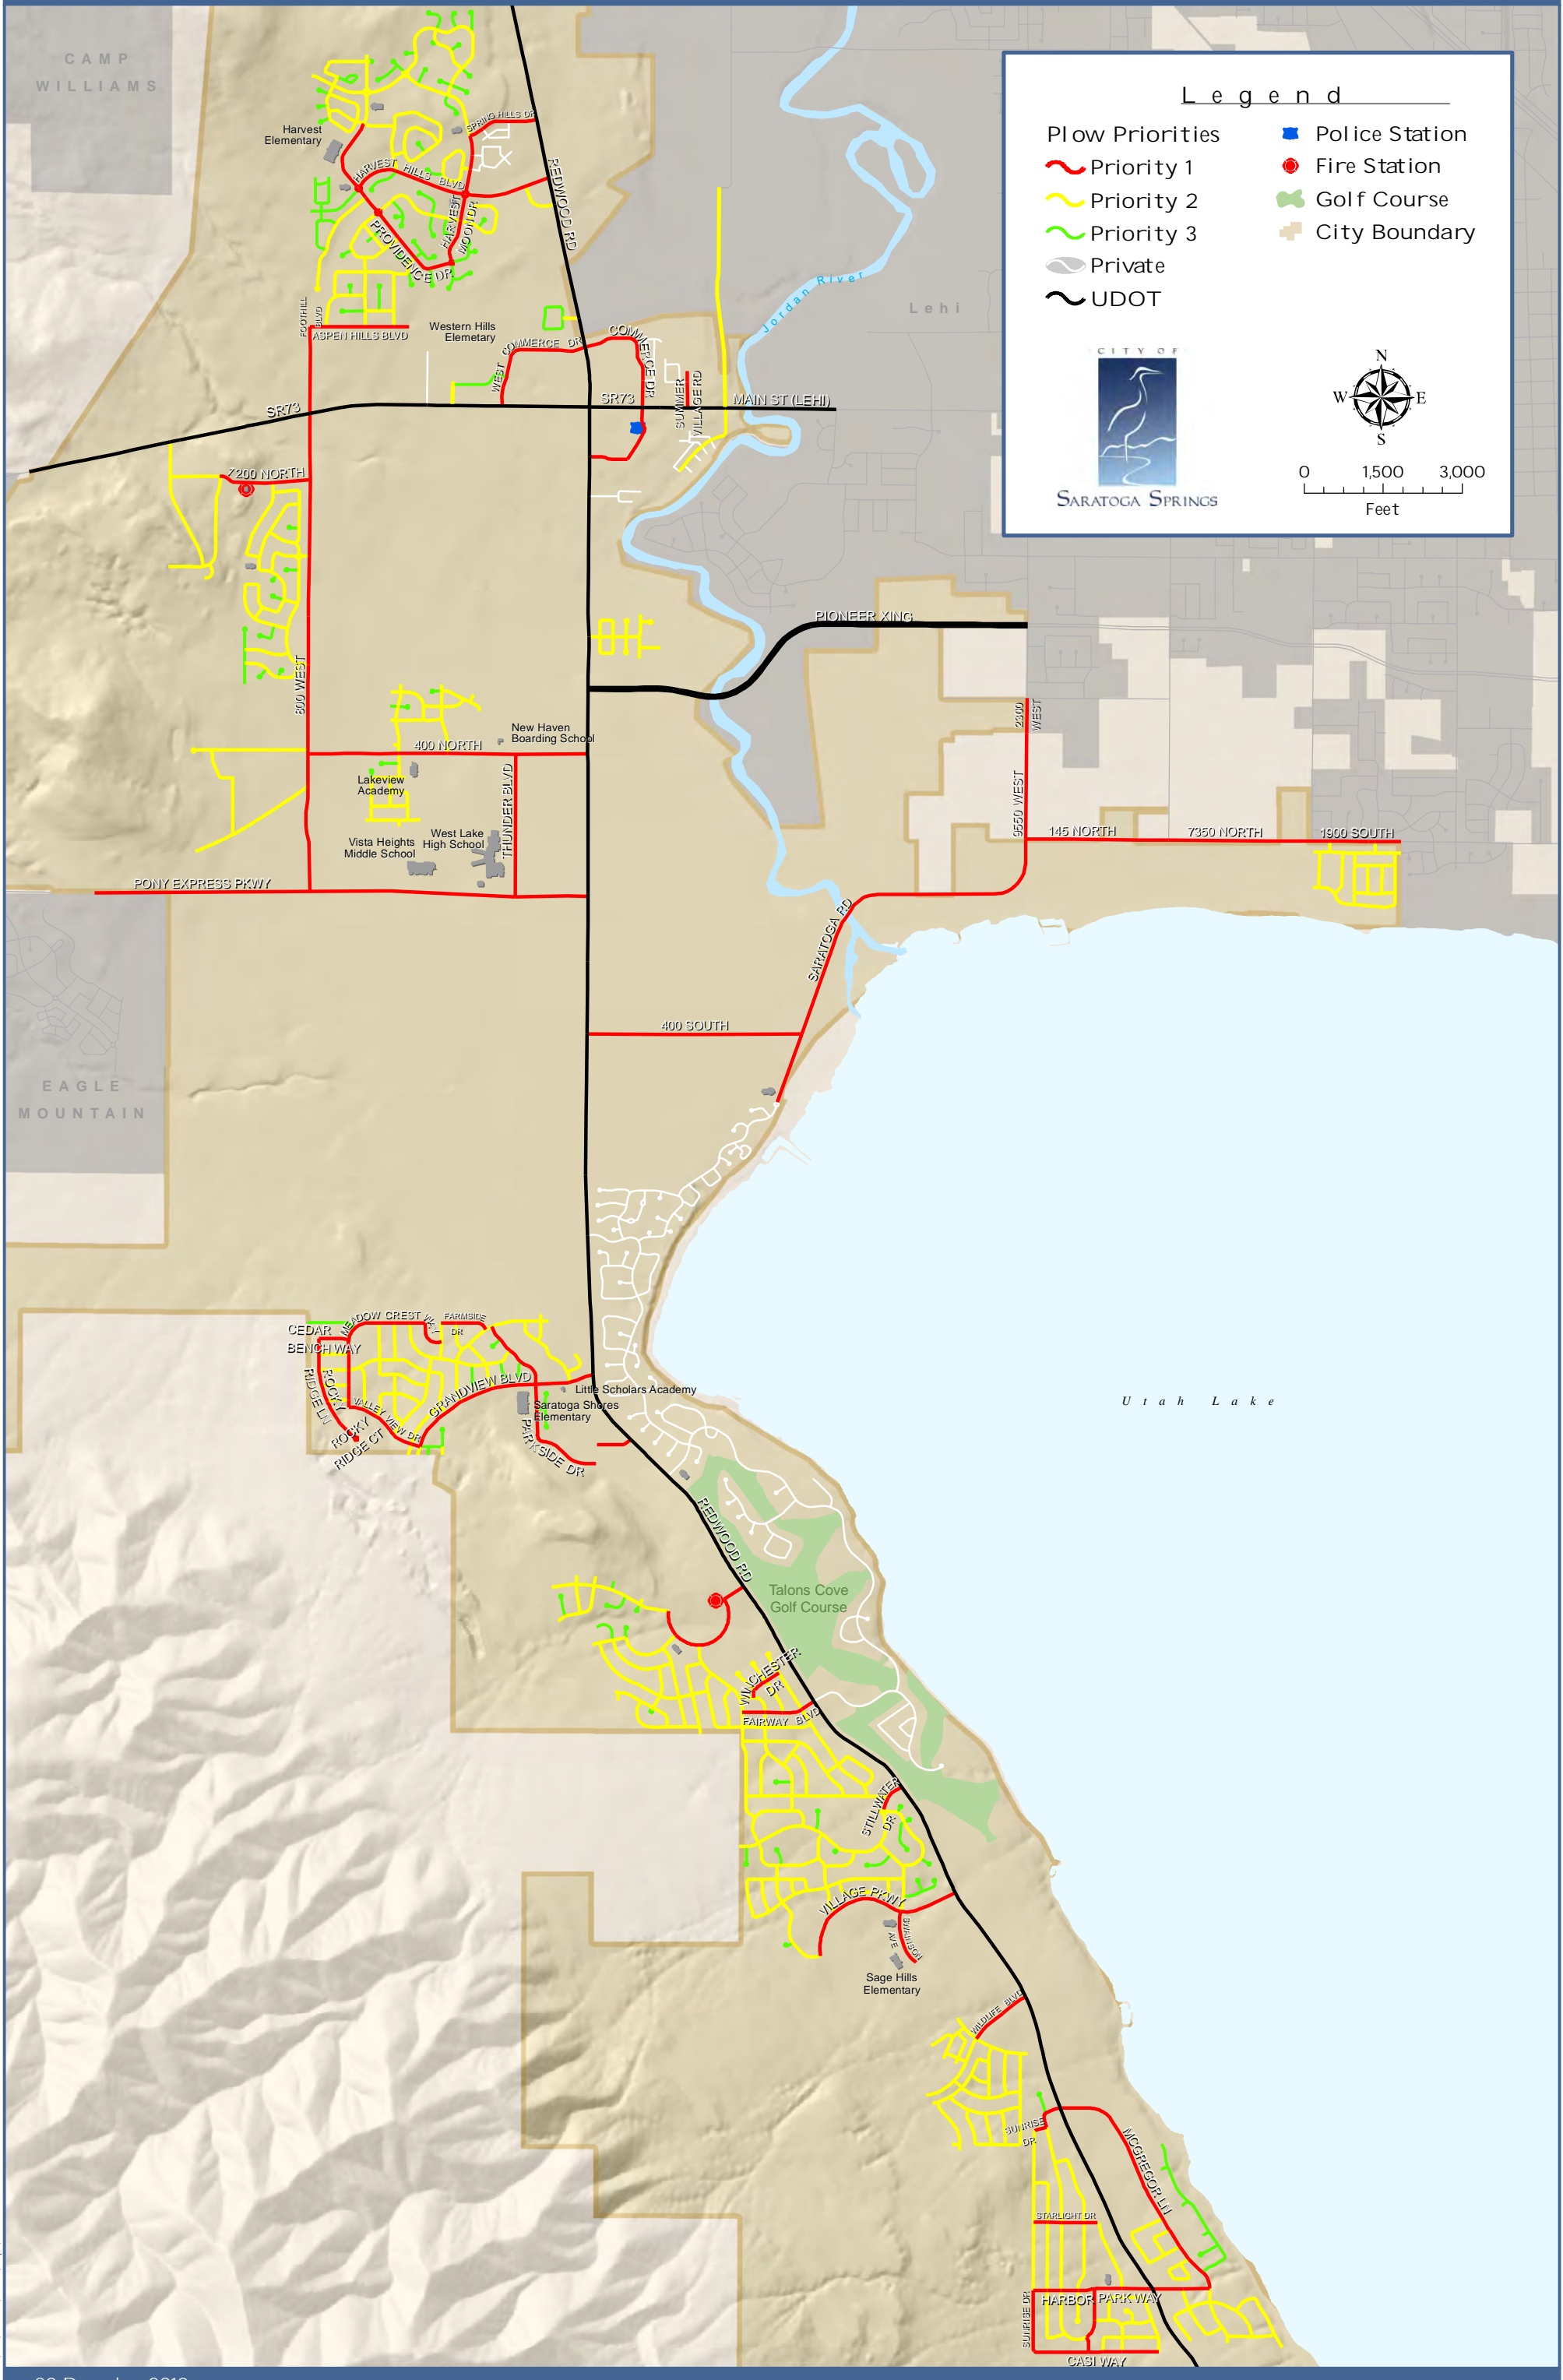

Snow Plow Priorities

Legend

Plow Priorities	Police Station
Priority 1	Fire Station
Priority 2	Golf Course
Priority 3	City Boundary
Private	
UDOT	

CITY OF SARATOGA SPRINGS

Scale: 0, 1,500, 3,000 Feet

Compass rose showing North (N), South (S), East (E), and West (W).