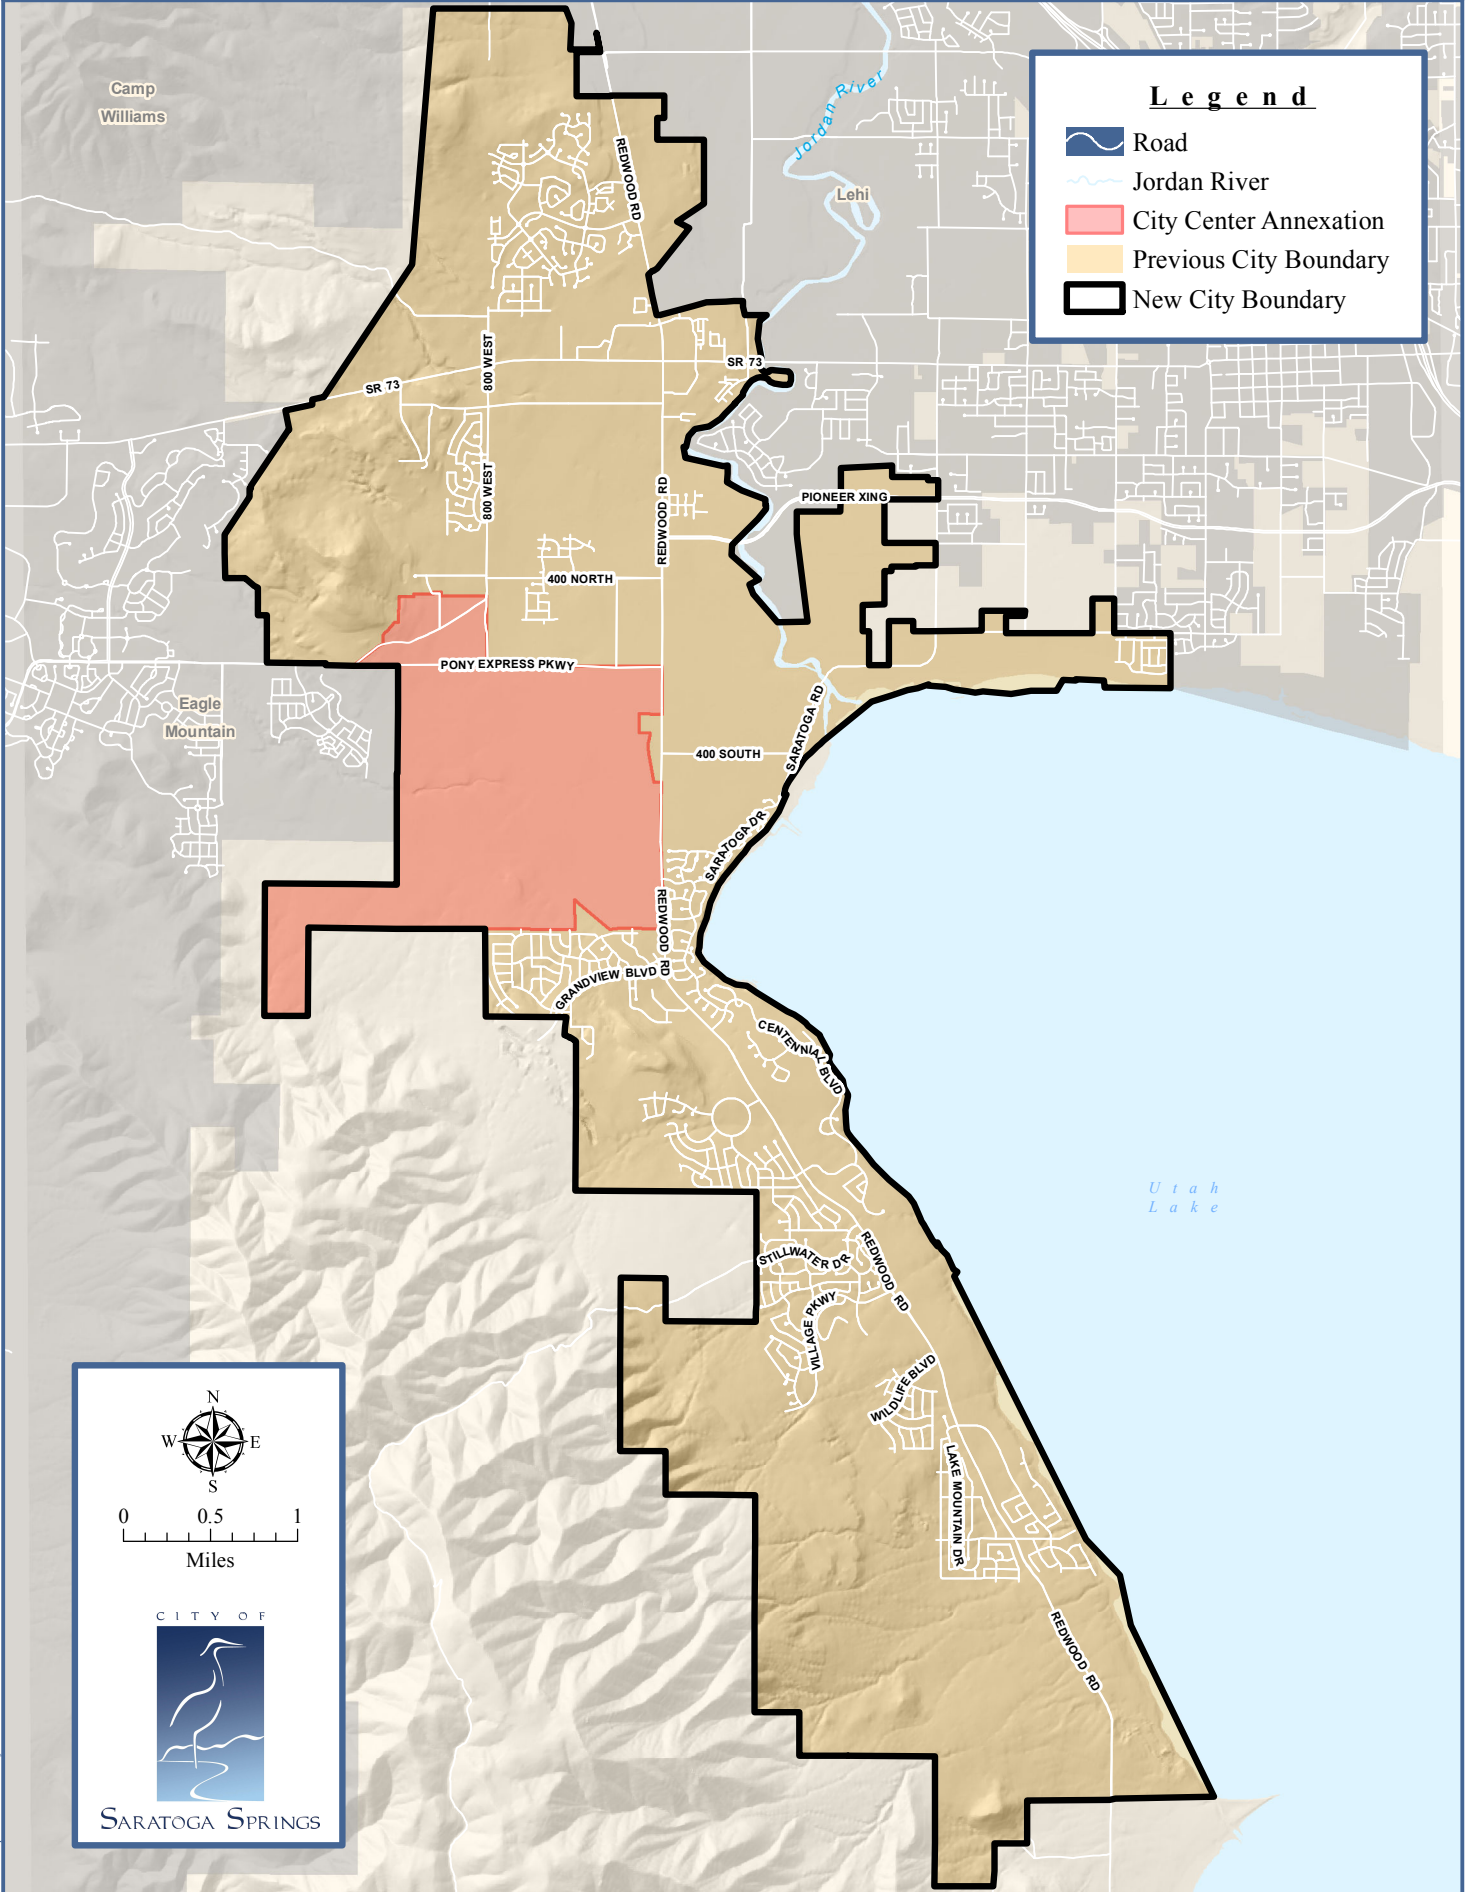

Saratoga Springs City Center Annexation

Legend

- Road
- Jordan River
- City Center Annexation
- Previous City Boundary
- New City Boundary

0 0.5 1
Miles

SARATOGA SPRINGS